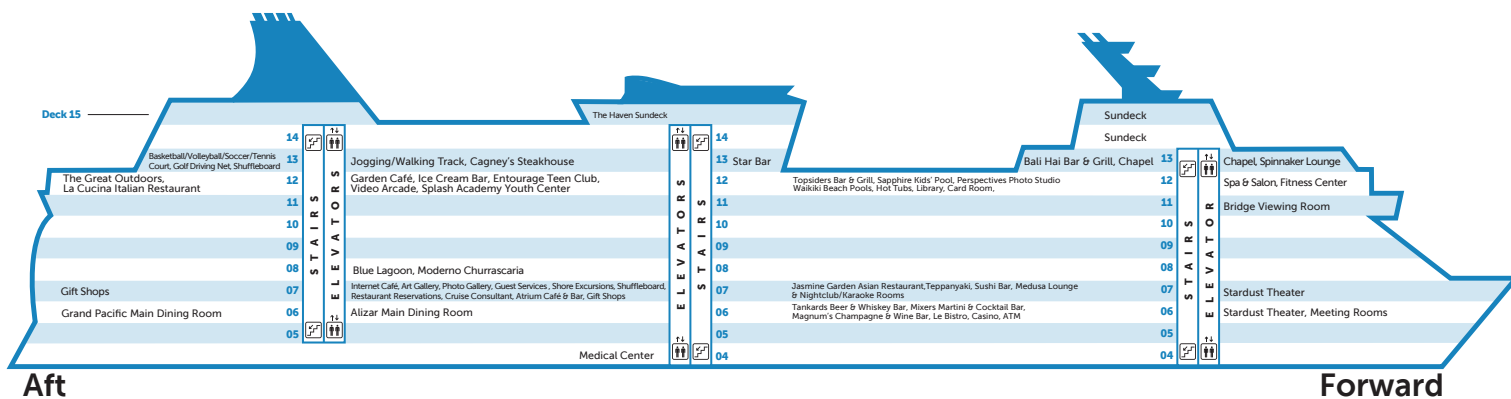

NORWEGIAN JADE

Norwegian Jade is the perfect way to vacation. As you cruise, we'll keep you entertained day and night. Dance the night away at the exciting nightclubs. Enjoy a different menu each night at the variety of award-winning restaurants. Try your luck in the grand Casino. Or just relax and get pampered at the spa. Plus, there's a ton of fun for kids, too. So, bring the whole family and enjoy a cruise adventure of a lifetime with the freedom and flexibility of our exclusive Freestyle Cruising®.

Seating capacity 198 (6,717 sq. ft.) (624 m²)

Blue Lagoon

Pop into this 24-hour eatery anytime day or night for everything from hamburgers to fast-wok dishes.

Seating capacity 96 (2,056 sq. ft.) (191 m²)

La Cucina Italian Restaurant

It's like dining with ocean views along the Italian Riviera, where you can select from delicious pastas, pizzas and other authentic Italian dishes.

Seating capacity 112 (2,433 sq. ft.) (226 m²)

Seating capacity 51 (872 sq. ft.) (81 m²)

Cigar Bar

A premier cigar shop and lounge, where patrons can light up in classic comfort.

Seating capacity 10 (8,342 sq. ft.) (775 m²)

Star Bar

A popular hot spot on the ship for casual get-togethers, especially at sunset.